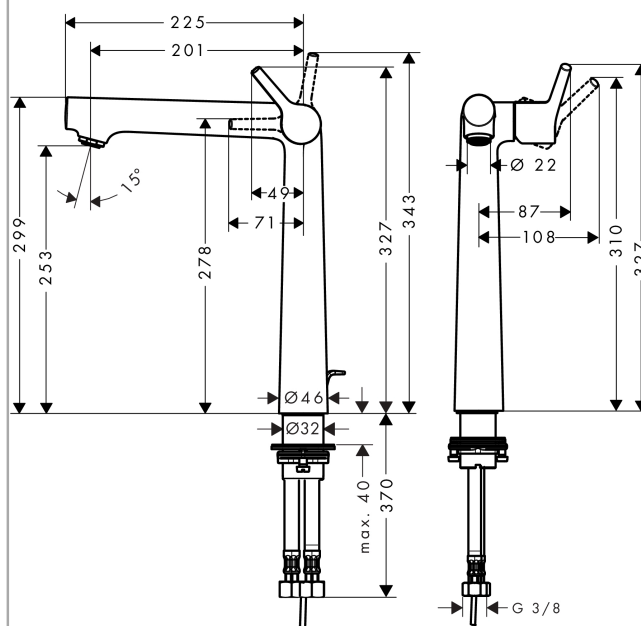

**Talis S**  
**Single lever basin mixer 250 with pop-up waste set**  
 Surfaces: **Chrome** Article Number: **72115000**

#### product features

- consists of: single lever basin mixer, waste set
- ComfortZone 250
- projection 201 mm
- normal spray
- flow rate at 3 bar: 5 l/min
- ceramic cartridge
- temperature limitation adjustable
- suitable for continuous flow water heaters
- pop-up waste set G 1¼
- material waste set: metal
- connection dimension: DN15

### Scale drawing